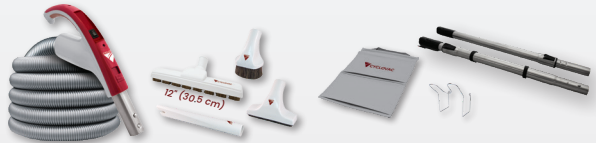

Dealer Price	Premium Price ($3,000 +)[†]	MSRP	Electric powerhead
35'	PRHD925EP35XB	$839.90	$797.91	$1,399.95	
35'	PRHD925EP35XP	$923.12	$876.97	$1,539.95	
35'	PRHD925EP35XS	$981.50	$932.43	$1,649.95	

Retraflex Combo