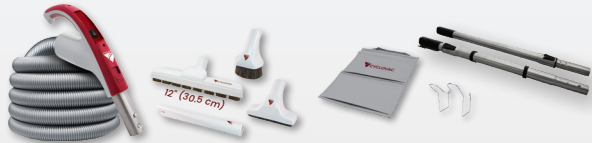

Dealer Price	Premium Price ($3,000 +)[†]	MSRP	Electric powerhead
35'	PROH215EP35XXB	$649.91	$617.42	$1,099.95	
35'	PROH215EP35XXP	$732.70	$696.06	$1,229.95	
35'	PROH215EP35XXS	$790.77	$751.23	$1,319.95	

Retraflex Combo