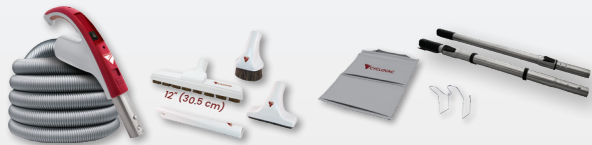

Dealer Price	Premium Price ($3,000 +)[†]	MSRP	Electric powerhead
35' PRH725EP35XB	$699.56	$664.58	$1,169.95	
35' PRH725EP35XP	$782.78	$743.64	$1,309.95	
35' PRH725EP35XS	$841.16	$799.10	$1,399.95	

Retraflex Combo

2x