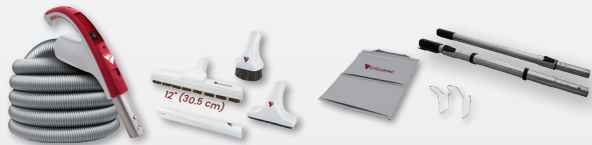

Dealer Price	Premium Price ($3,000 +)[†]	MSRP	Electric powerhead
35'	PROH615EP35XXB	$739.02	$702.07	$1,249.95	
35'	PROH615EP35XXP	$849.46	$806.99	$1,419.95	
35'	PROH615EP35XXS	$880.62	$836.59	$1,469.95	

Retraflex Combo