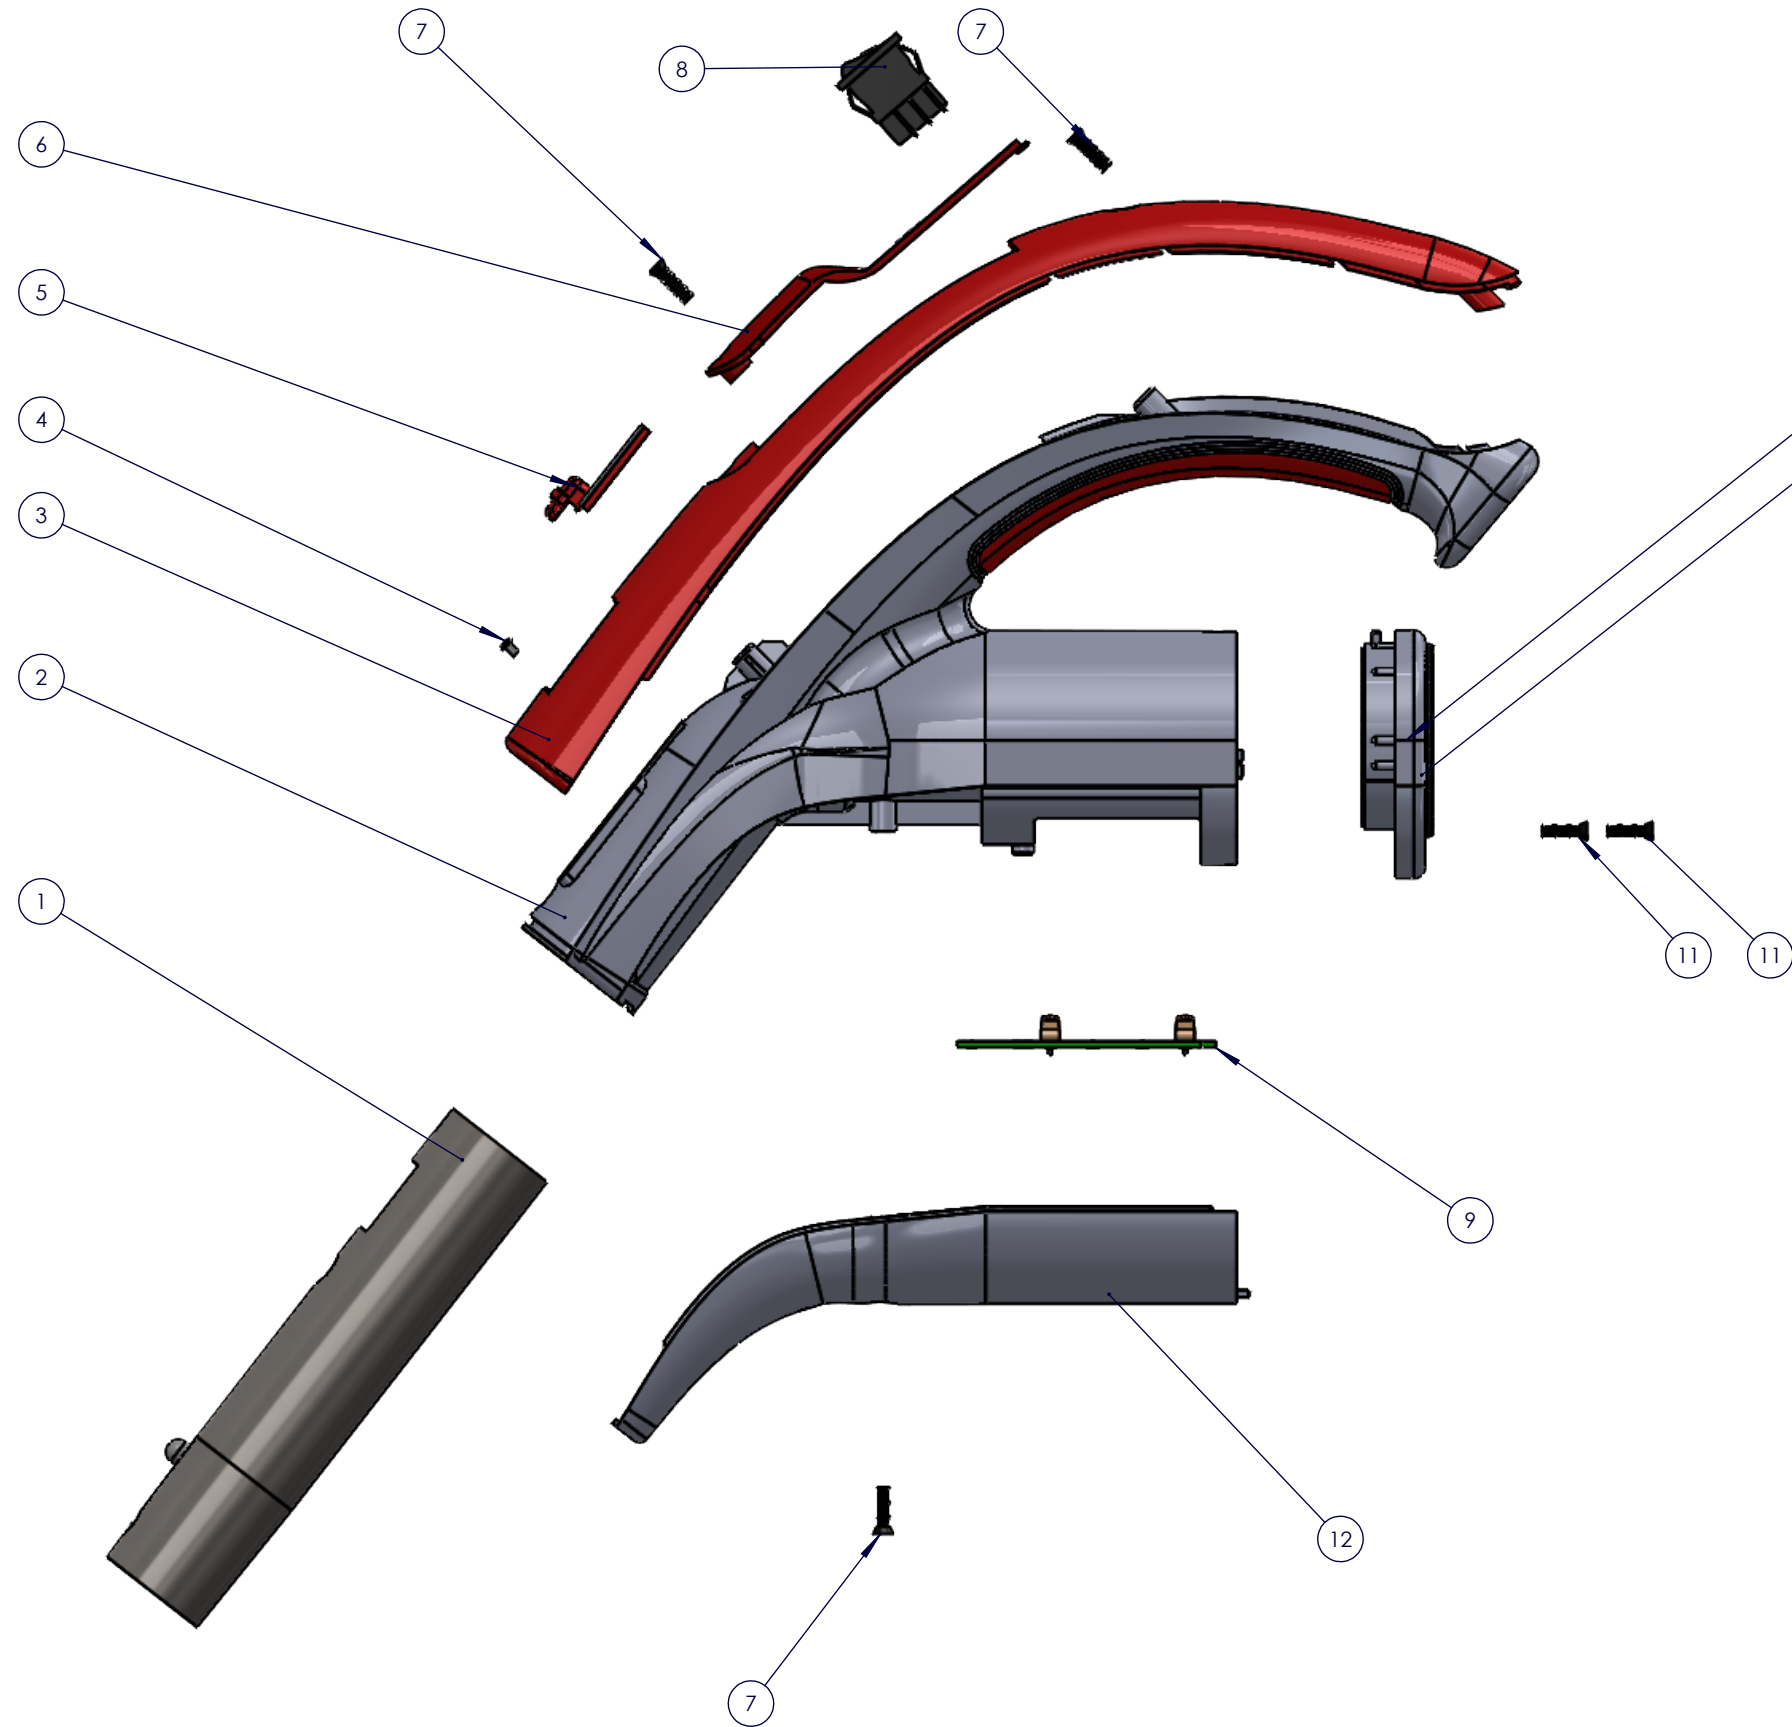

Add grease on the rubber ring

That part will hold the handle to the hose

No. ARTICLE	PartNo	DESCRIPTION	QTE
1	Hose	Hose depending lenght	1
2	TBOPOA018	Grey clip ring	1
3	TBOPOIGASK	Handle o-ring	1
4	TBOASS005	Insert inside hose	1
5	TBOASS001	Small plast,ring spacer	2
6	TBOASS003	Handle brass ring	2
7	TBOASS004	Handle large ring	1
8	TBOASS007	Threaded handle clip B	1
9	TBOASS006	Threaded handle clip A	1
10	TBOASS019	Wall end hose insert	1
11	TBOASS009	Threaded wall end 24V clip B	1
12	TBOASS008	Threaded wall end 24V clip A	1
13	TBOASS010	Wall end top cover	1
14	IMPETI13	Part and serial number sticker	1

Clip should already be mounted on the hose

No. ARTICLE	PartNo	DESCRIPTION	QTE
1	TBEMBIT11	Button lock stub	1
2	TBOPOA010	Cyclo Handle	1
3	TBOPOA015	Top cover Cyclo	1
4	TBOPOA008	Handle screw for bleeder	1
5	TBOPOA021	Air bleeder cover	1
6	TBOPOA033	24V insert brg	1
7	TBOPOA006	Handle screw black	3
8	TBOPOA002	24 switch + male/fem. conn.	1
9	TBOPOA004	Contact 24V	1
10	TBOPOA018	Grey clip ring	1
11	TBOPOA009	Clip ring screw black	2
12	TBOPOA014	Lower part handle 24V	