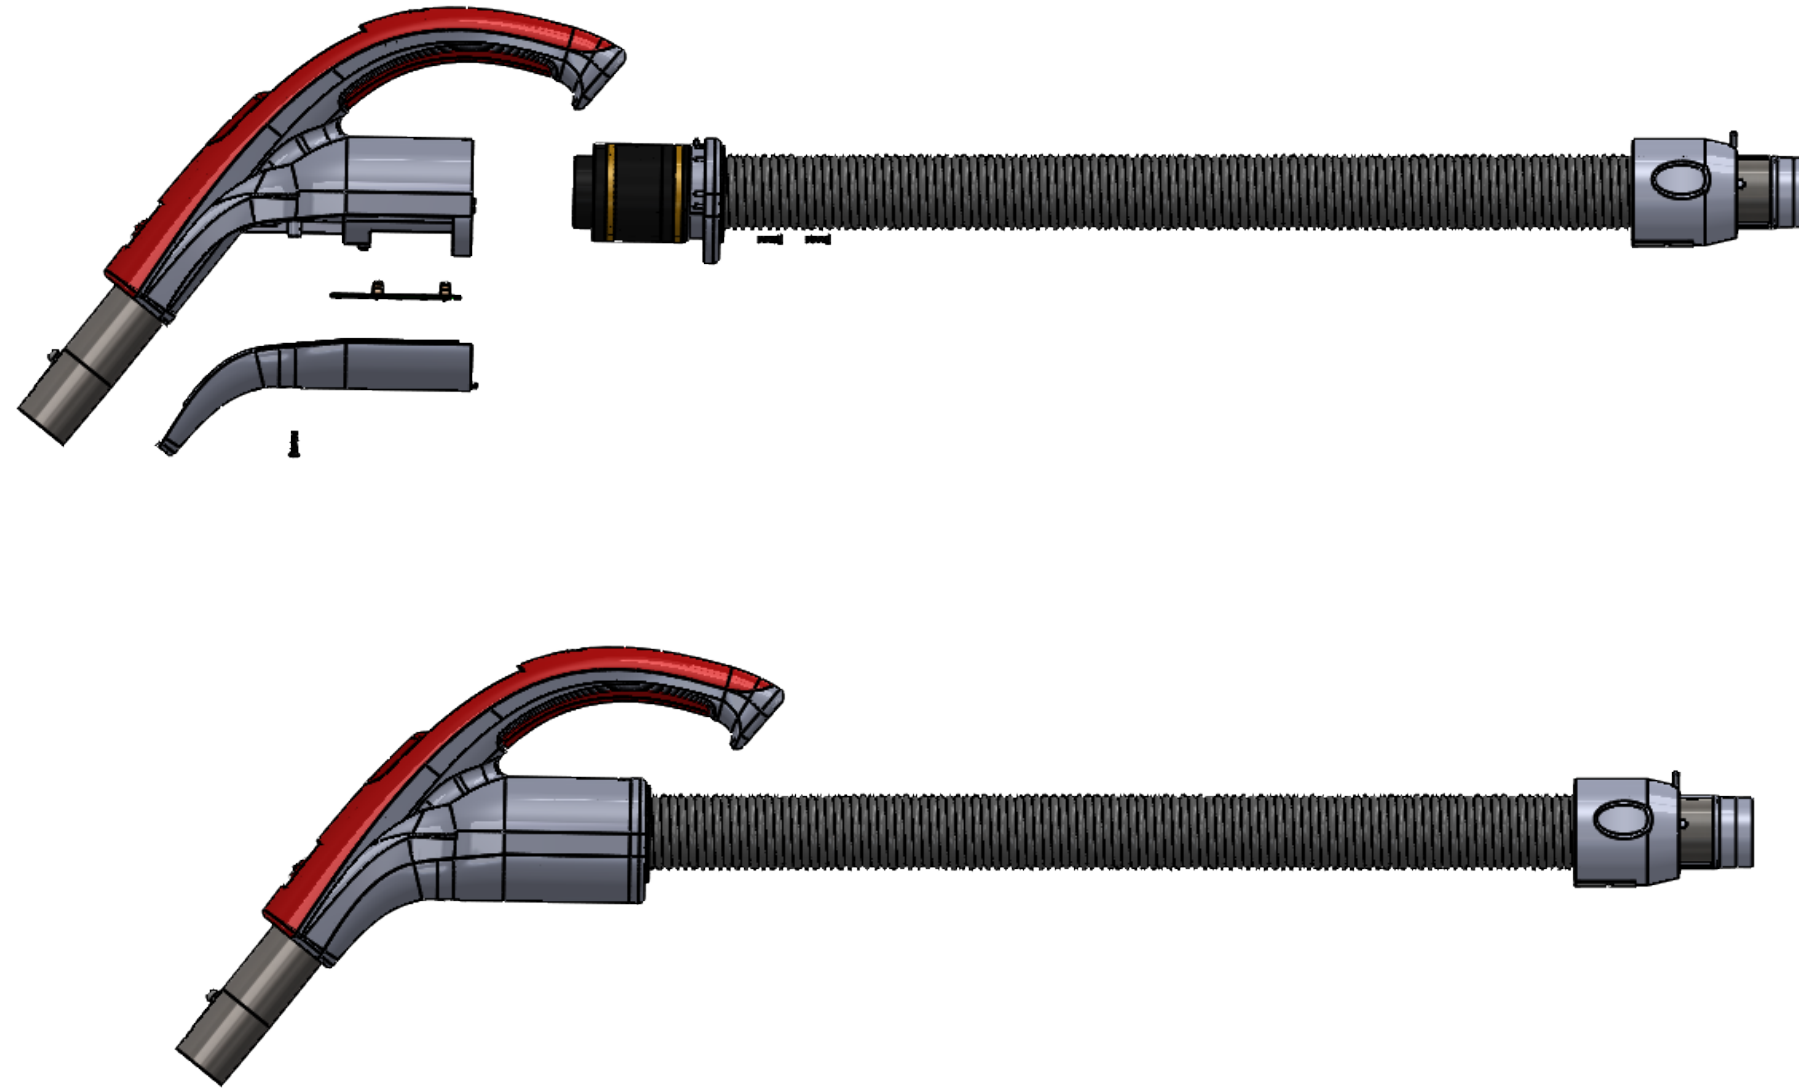

Statut:	PROPRIETARY AND CONFIDENTIAL L'INFORMATION CONTENUE DANS CE DESSIN EST LA PROPRIÉTÉ EXCLUSIVE DE <Les Industries TROVAC Ltée>. THE INFORMATION CONTAINED IN THIS DRAWING IS THE SOLE PROPERTY OF <Les Industries TROVAC Ltée>.			3 Marcel Ayotte, Blainville (Quebec) Canada J7C 5L7 tel: 450-434-2233, 1-800-361-9553 fax:450-434-6111
Revision:	DRAW	LD	01/11/2017	
LES DIMENSIONS SONT EN POUCES DIMENSIONS ARE IN INCHES TOLERANCES: FRACTIONAL ±1/32 ANGULAR: MACH ±1° BEND ±1° .XX ±.03 .XXX ±.01	CHECK			TITLE 24V hose final assembly
MATERIAL	Description:			SIZE A
COLOR	Le dessin n'est pas à l'échelle Do not scale drawing!			DRAW NO.: Project:
				Creation Date: 1 novembre 2017 14:04:32 | SHEET 3 OF 3